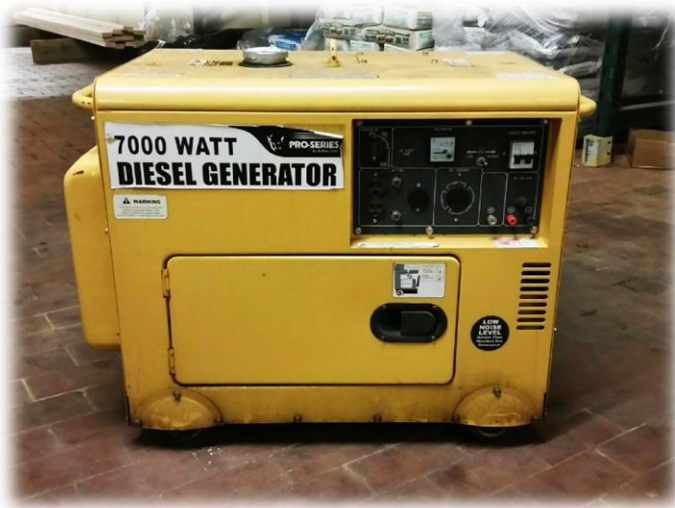

For additional pictures go to

www.beiler-campbellauctions.com or www.auctionzip.com ID# 23383

BEILER-CAMPBELL
AUCTION SERVICES

www.beiler-campbellauctions.com • 888-209-6160

Auctioneers: J. Meryl Stoltzfus
AU#005403 Ph. 717-629-6036
Jeff Fortenbaugh #AU005542
Ph. 717-979-6430
Sellers: Reuben & Sadie Stoltzfus