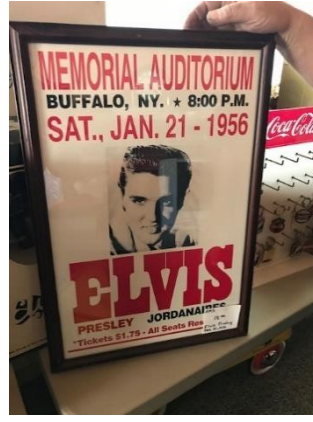

For additional pictures go to: www.beiler-campbellauctions.com or www.auctionzip.com or www.GoToAuction.com

BEILER-CAMPBELL
AUCTION SERVICES
www.beiler-campbellauctions.com • 888-209-6160

Auctioneer:
Jake Yoder AU#005851 (717)-513-5386
Auction Set-Up: Sam Wengerd
Seller: Lois J. Smith