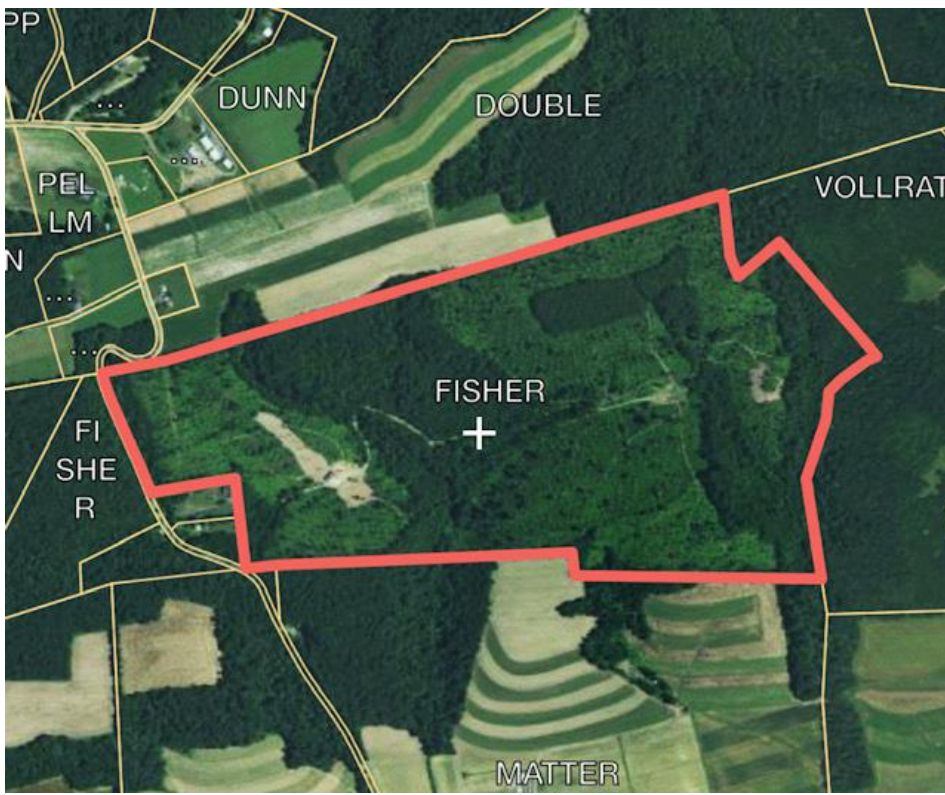

For additional pictures go to www.beiler-campbellauctions.com or www.GoToAuction.com or www.auctionzip.com

BEILER-CAMPBELL
AUCTION SERVICES

www.beiler-campbellauctions.com • 888-209-6160

Auctioneers:

Jake Yoder (717)-513-5386 AU#005851

J. Meryl Stoltzfus (717)-629-6036 AU#005403

Harold Martin (717)-738-4228 AA#0019488