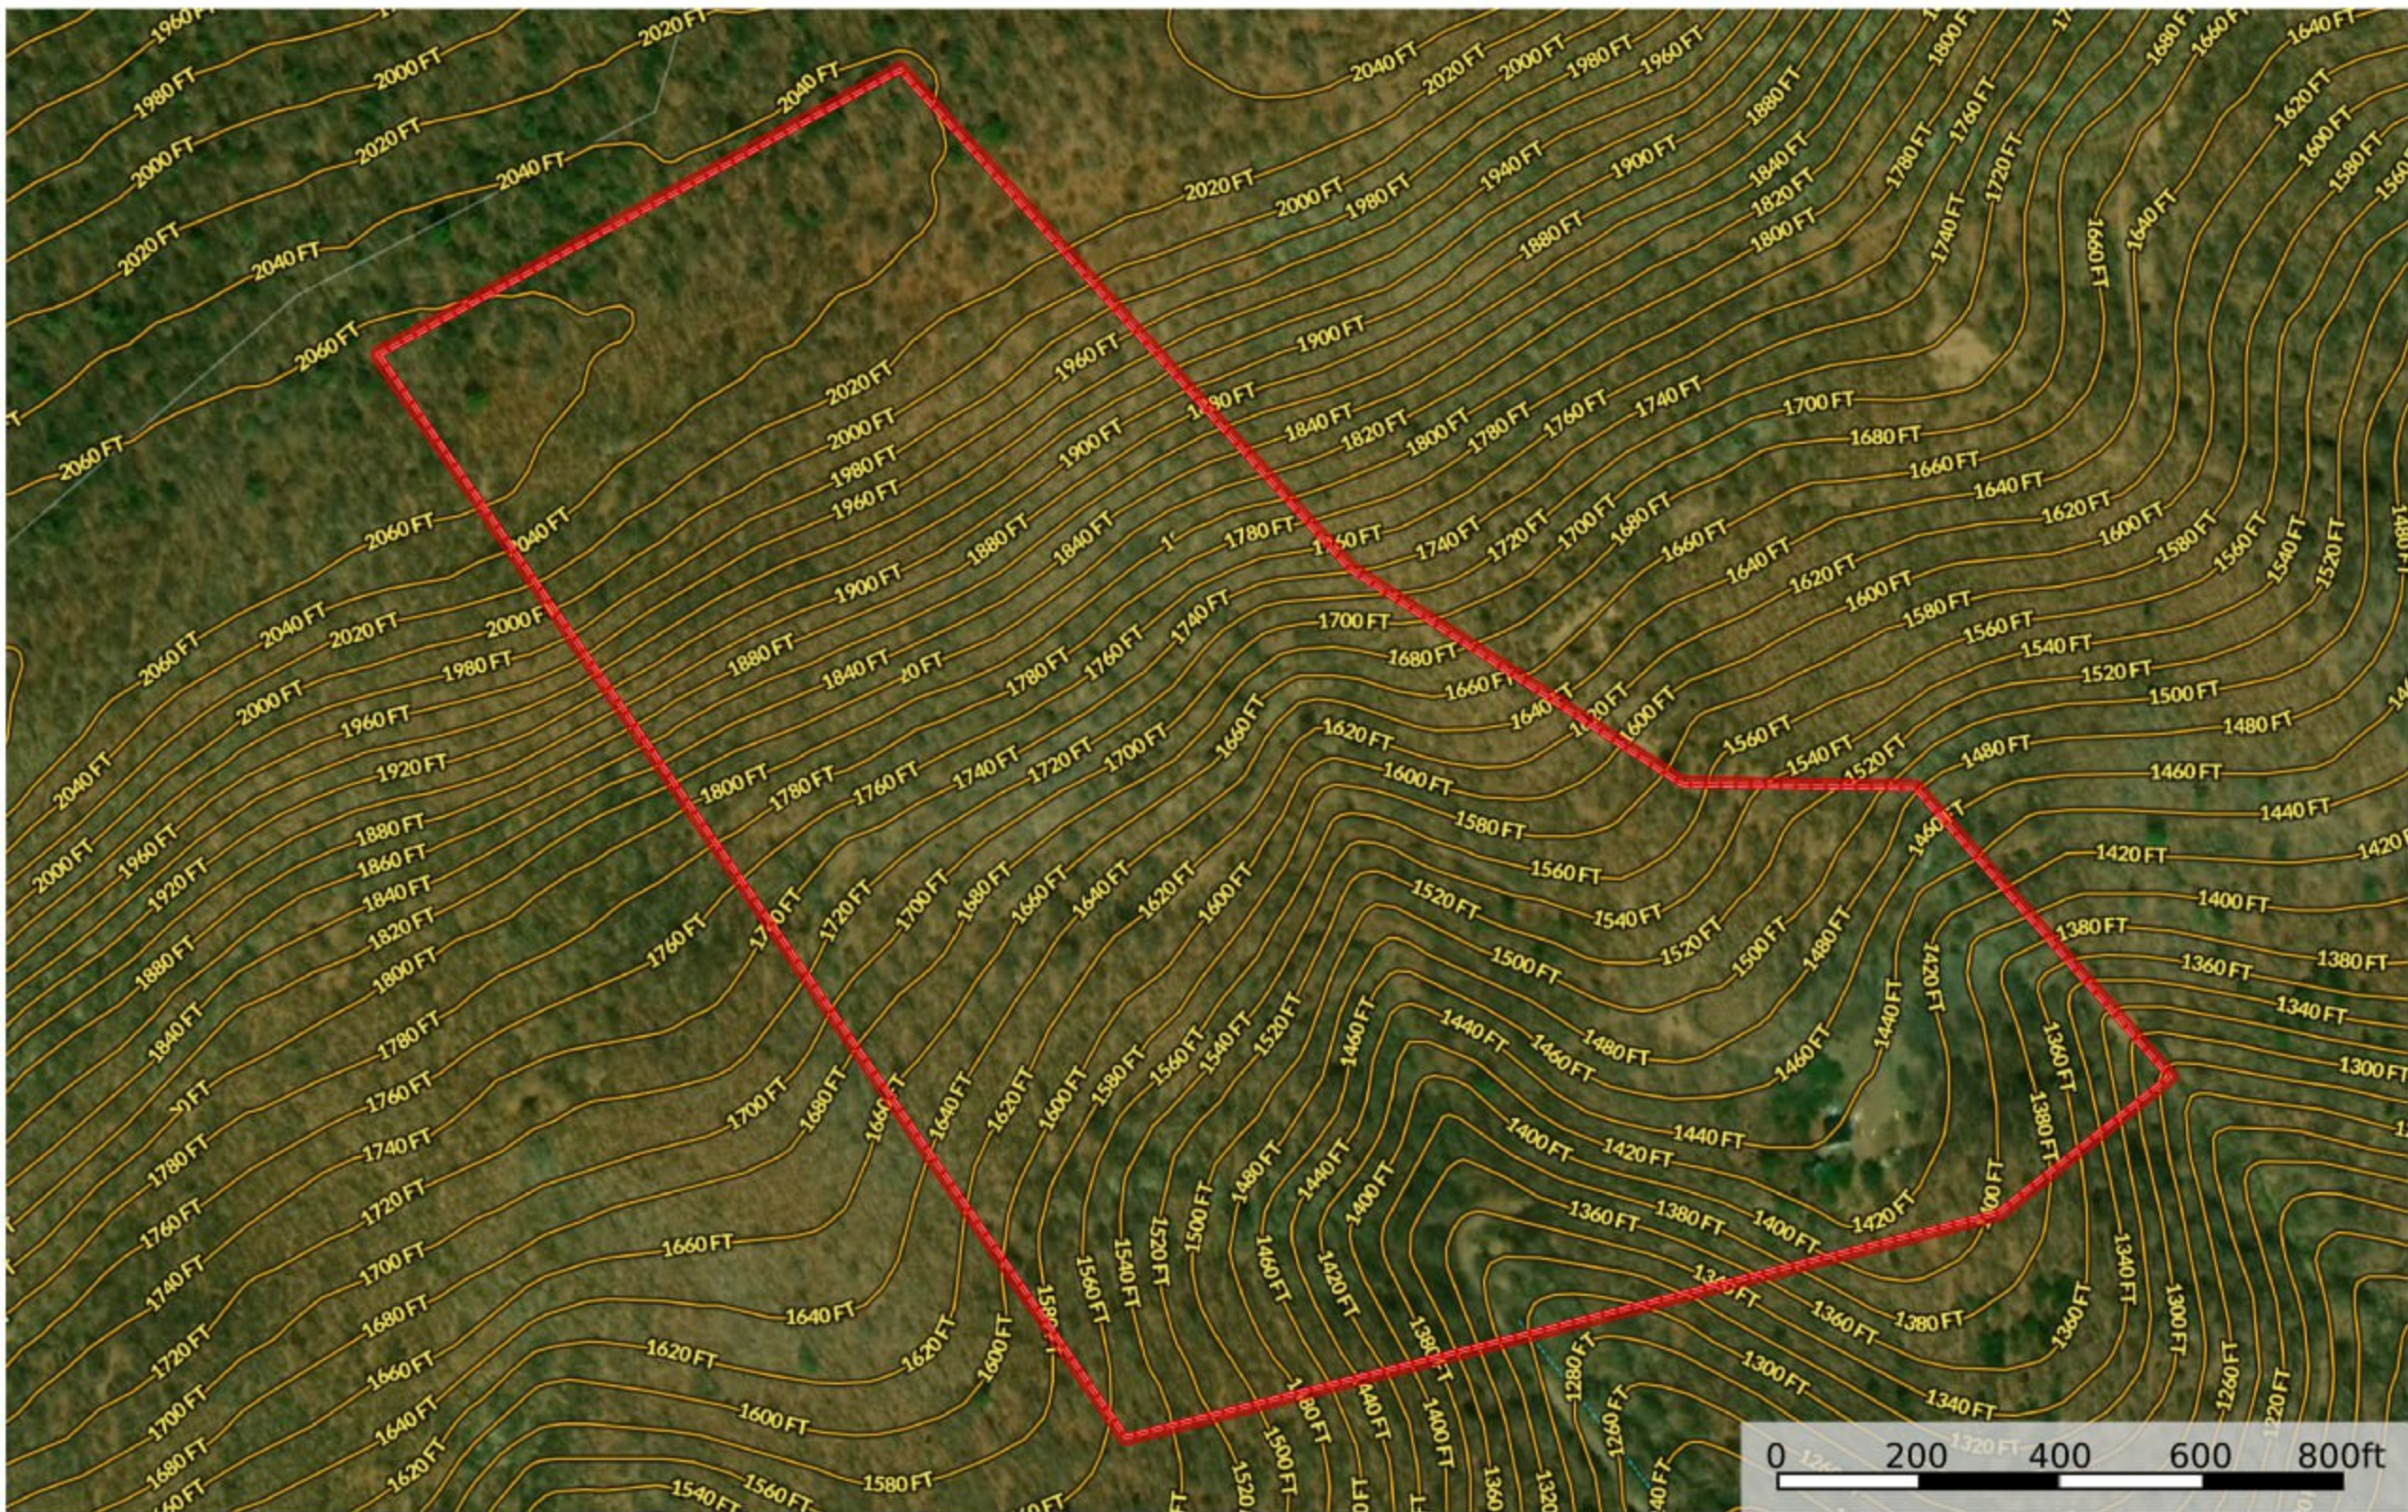

# 8/2/24 Public Auction - 9 Woods Rd Newville PA 17241

Cumberland County, Pennsylvania, 51.39 AC +/-

- 10 Foot Buffer
- Boundary
- Stream, Intermittent
- River/Creek
- Water Body